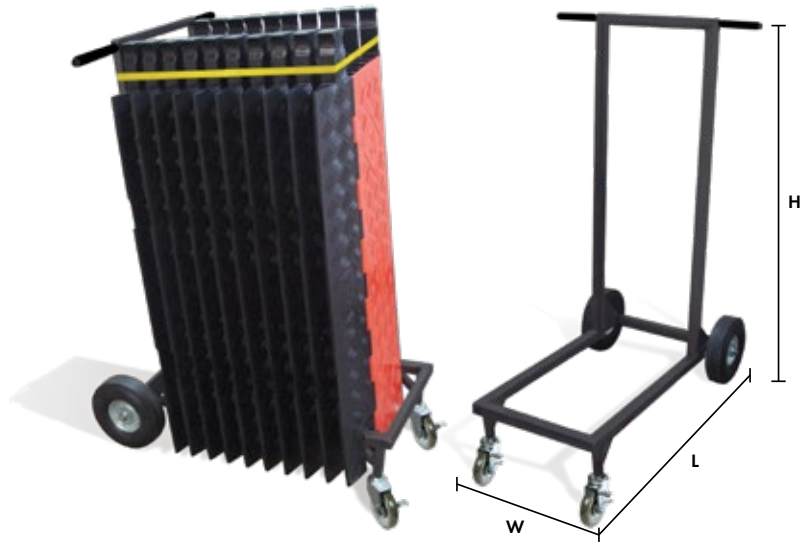

Cable protector transport carts are four wheel carts that allow one person to easily transport or store multiple Guard Dog®, Firefly®, Linebacker® or Yellow Jacket® cable protectors at one time. Carts speed up installations and provide safe, organized storage.

- Easy and convenient way to transport or store multiple cable protectors
- Rugged, tubular steel frame construction with durable black powder-coat paint finish
- Transport or store up to 10 cable protectors (see cart capacity below)
- Two each 8-in solid rubber rear wheels
- Two each 5-in molded-on rubber, swiveling front casters with wheel locks

Cart Capacity

Four Wheel Standard Cart with Front Wheel Locks for transporting or storing:

- Linebacker® CP5X125 (7 per cart)
- Linebacker® CP4X125 (7 per cart)
- Linebacker® CP3X225 (6 per cart)
- Linebacker® CP5X125-GP . . (10 per cart)
- Guard Dog® GD5X125 (10 per cart)
- Guard Dog® GD3X225 (6 per cart)
- FireFly® FF5X125 (10 per cart)
- Yellow Jacket® YJ5-125 (10 per cart)
- Bumble Bee® BB5-125-T . . . (10 per cart)
- Bumble Bee® BB5-125-D . . (10 per cart)

Model	Description	Length	Width	Height	Channel Width	Maximum OD	Weight	Prop 65
CT4W-ST	CP Transport Cart	32 in (81.3 cm)	19 in (48.3 cm)	42 in (106.7 cm)	39 lb (17.7 kg)	2.25 in (5.72 cm)	23.0 lb (10.43 kg)	—