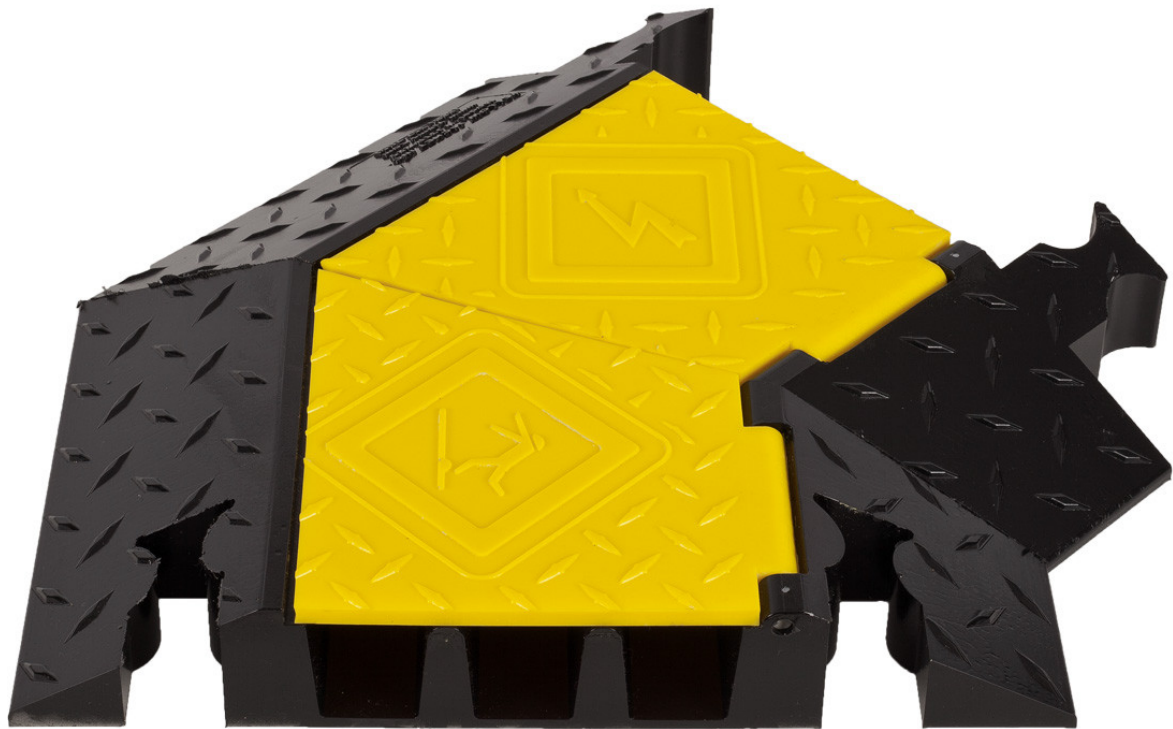

Right Turn for YJ3-225-Y/B 3-Channel Yellow Jacket® Cable Protector - YJ3TR-225-Y/B

Product Images

Short Description

- Protects cables and hoses up to 2.125" outside dia.
- The "Original" cable protector
- Dog bone connectors to extend to any desired length
- Thick lid and base allow for high volume of traffic
- Hinged lid for easy cable placement

- Modular interlocking design
- Ideal for use in industrial, commercial, and public applications
- Custom cable protectors are available. [Get a quote here.](#)

Description

3-Channel Heavy-Duty Yellow Jacket® Right Turn with the YELLOW JACKET® 3-CHANNEL CABLE PROTECTOR with hinged lid. Provides a safe crossing in high volume traffic areas while protecting valuable electrical cables and hose lines from damage. Modular interlocking design is ideal for use in industrial, commercial, and public applications.

Custom cable protectors can be made with different colors and embossed logos. [Get a quote with your specific requirements.](#)

Specifications

| | |
|-------------------------------------|-------------------------|
| Model No | YJ3TR-225-Y/B |
| UPC | 812958009000 |
| Color | Yellow Lid / Black Base |
| Quantity Included | 1 |
| Load Capacity Per Axle | 28420 lbs |
| Length (Inches) | 23.5 |
| Width (Inches) | 18.75 |
| Height (Inches) | 2.875 |
| Max Cable Outside Diameter (Inches) | 2.125 |
| Number of Channels | 3-Channels |
| Connector Type | Dog Bone Connector |
| Channel Width | 2.125 |