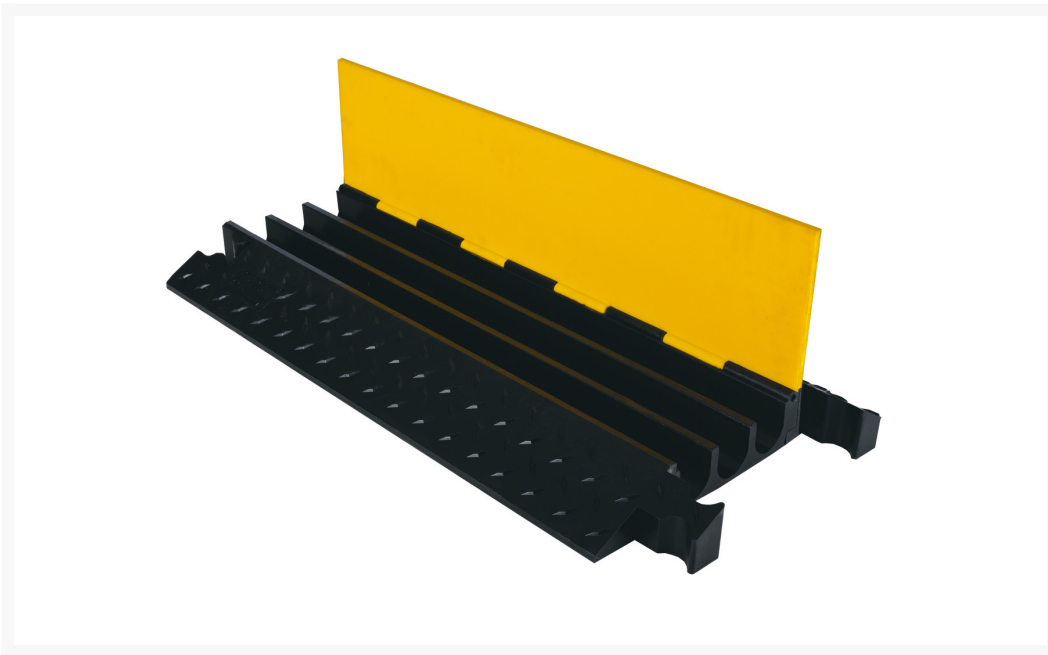

3-Channel Yellow Jacket® Cable Protector for 2.125" Lines - YJ3-225-Y/B

Product Images

Short Description

- Protects cables and hoses up to 2.125" outside dia.
- The "Original" cable protector
- Dog bone connectors to extend to any desired length
- Thick lid and base allow for high volume of traffic
- Hinged lid for easy cable placement
- Modular interlocking design
- Ideal for use in industrial, commercial, and public applications
- Custom cable protectors are available. [Get a quote here.](#)

Description

YELLOW JACKET® 3-CHANNEL CABLE PROTECTOR with hinged lid provides a safe crossing in high volume traffic areas while protecting valuable electrical cables and hose lines from damage. Modular interlocking design is ideal for use in industrial, commercial, and public applications.

Custom cable protectors can be made with different colors and embossed logos. [Get a quote with your specific requirements.](#)

Specifications

Model No	YJ3-225-Y/B
UPC	812958008973
Color	Yellow Lid / Black Base
Quantity Included	1
Load Capacity Per Axle	28420 lbs
Length (Inches)	36
Width (Inches)	18.5
Height (Inches)	2.875
Max Cable Outside Diameter (Inches)	2.125
Number of Channels	3-Channels
Connector Type	Dog Bone Connector
Channel Width	2.125