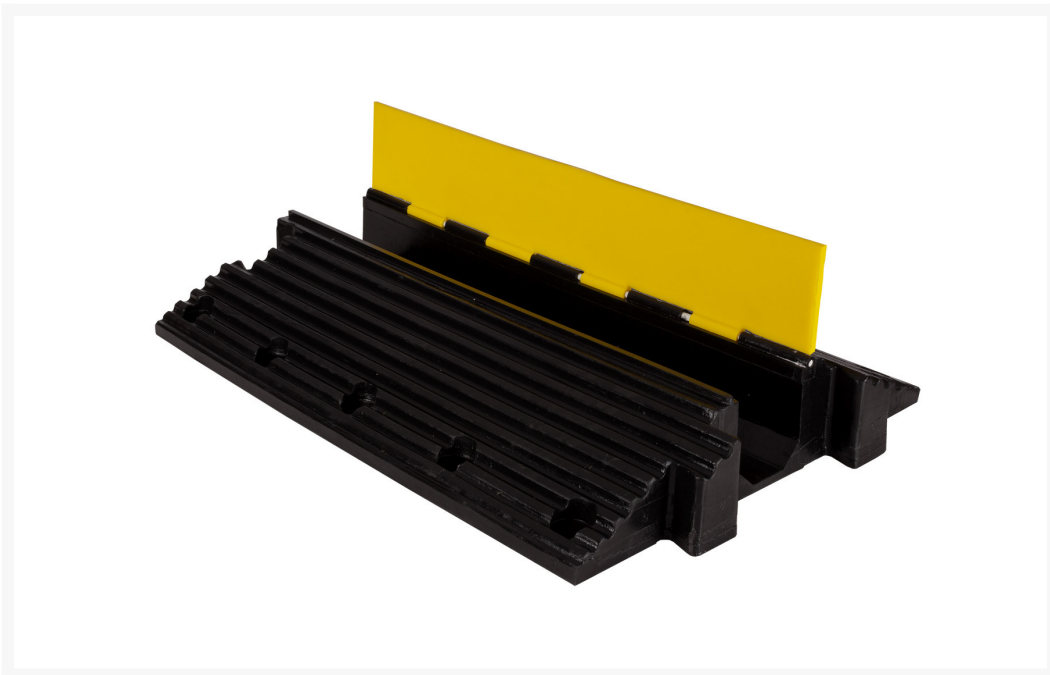

# 1-Channel Yellow Jacket® Extreme Heavy-Duty Cable Protector for 5" Lines - YJ1-500-Y/B

## Short Description

- The "Original" cable protector
- Protects cables and hoses with up to 5.0" outside dia.
- Dog bone connectors to extend to any desired length
- Thick lid and base allow for high volume of traffic
- Hinged lid for easy cable placement
- Modular interlocking design
- Custom cable protectors are available. [Get a quote here.](#)

## Description

---

Yellow Jacket® 1-channel cable protector with hinged lid protect valuable large electrical cables and hose lines that are up to 5 inches tall from damage while providing a safe crossing in high volume traffic areas. The modular interlocking design is ideal for extremely heavy duty industrial areas.

## Specifications

---

Model No	YJ1-500-Y/B
UPC	812958009277
Color	Yellow Lid / Black Base
Quantity Included	1
Load Capacity Per Axle	18870 lbs
Load Capacity Per Tire	9435
Length (Inches)	36
Width (Inches)	26.75
Height (Inches)	5.875
Max Cable Outside Diameter (Inches)	5
Number of Channels	1-Channel
Connector Type	Dog Bone Connector
Channel Width	5