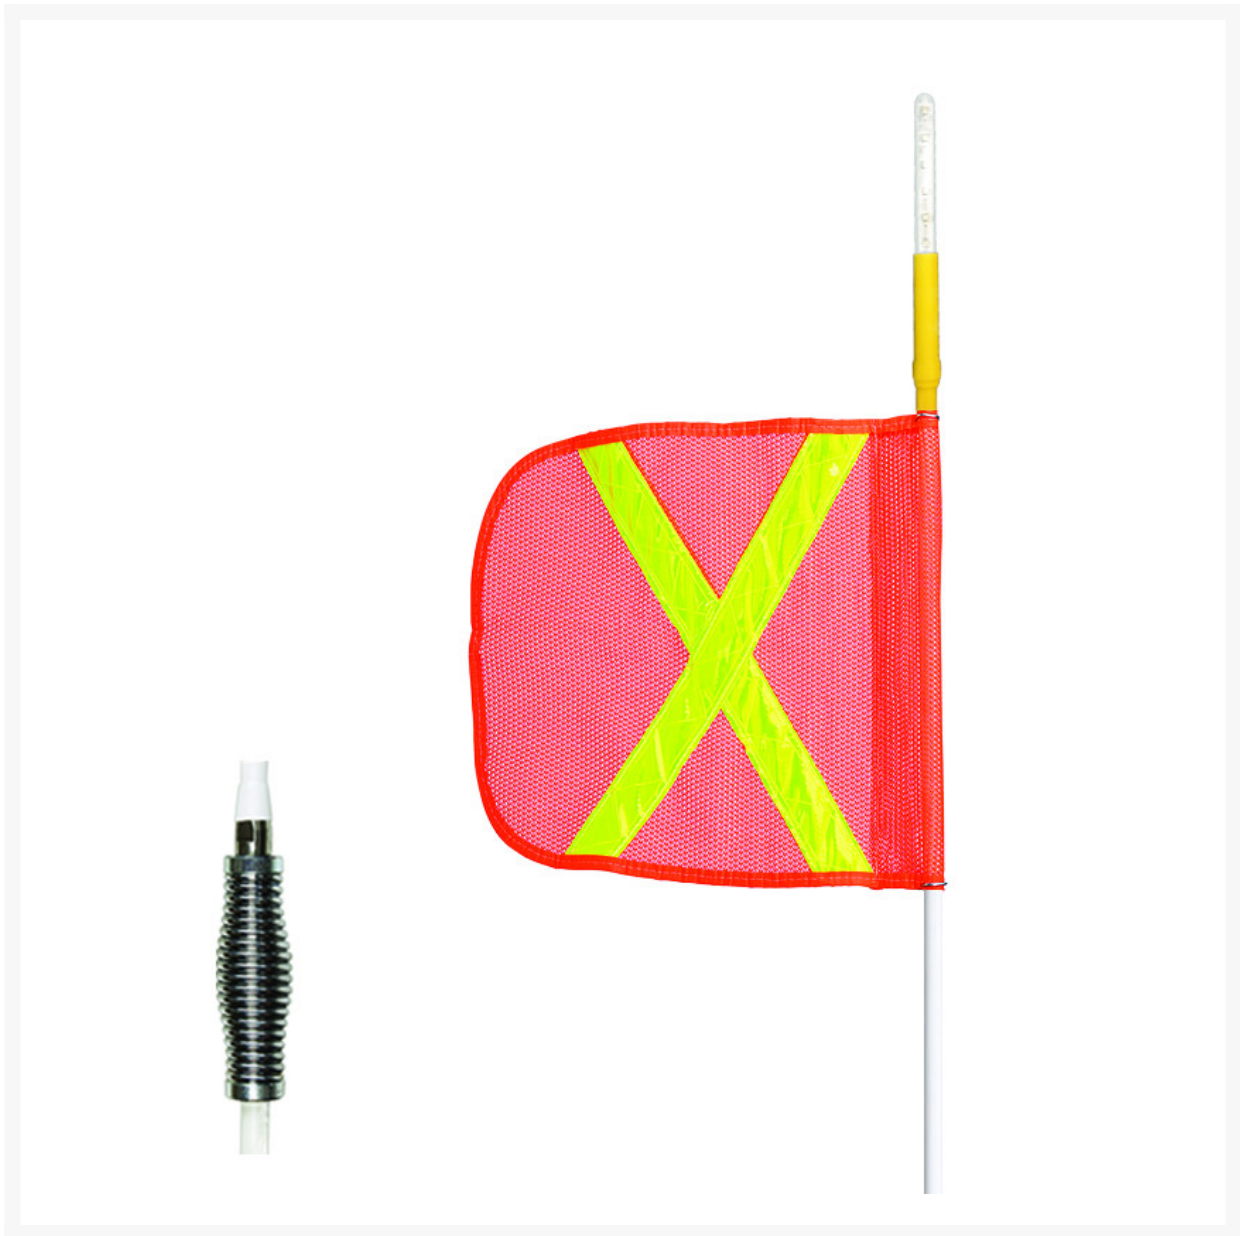

# 8ft Super Whip Lighted Warning Whip with White LED and 12" Orange Flag with Yellow Reflective X - SW8W

## Short Description

---

- 3, 5, 6, 8, 10, or 12 foot lengths available
- Includes chrome plated, ultra heavy duty spring mount with 18" pigtail
- Heavy duty Day Bright™® Florescent orange nylon mesh flag with yellow 3M® Scotchlite® reflective X
- Comes with a solid amber 12-LED light
- Whip constructed of premium fiberglass resin
- High-quality continuous power cable from light to base

## Description

---

Super Whips heavy-duty lighted warning whips with stainless steel threaded mounting base are designed without a lamp socket connection to eliminate failures often caused by socket corrosion. Super Whips heavy-duty lighted warning whips include a sealed electrical connection with 18" pigtail, nylon-mesh flag, flexible fiberglass whip and an ultra Heavy-duty spring, Day Bright™® fluorescent orange nylon mesh flag with yellow 3M® Scotchlite® reflective X, premium fiberglass resin whip, and these whips are wired with a high-quality power cable that is integrated directly into the whips, which eliminates potential breaks to the internal wires. They also include a polyolefin heat-shrink tubing to contain the fiberglass and prevent personal injury from fiberglass deterioration or fractures in the fiberglass whip. Super whips are engineered with a cold temperature rating of -75 C/-10° F. These whips are available in 3, 5, 6, 8, 10 or 12 foot lengths and come with a solid amber 12 LED light and a 12" x 11" orange flag with a yellow 3M® Scotchlite® reflective X.

## Specifications

---

Model No	SW8W
UPC	812542026543
Color	white
Quantity Included	1
Whip Length	109
Whip Width	2
Whip Height	2
Whip Light Color	White
Whip Light Flashing/Solid	Solid
Flag Size	12 in.
Flag Color	Orange
Flag Reflexite Color	Yes
Whip Base Type	Spring Mount
Volts	12-24
Whip Light LEDs	12
Whip Type	Heavy-Duty
Whip Rod Type	Lighted
Flag Shape	Square
Whip Pole Length (ft)	8 ft.
LED Strip Color	White