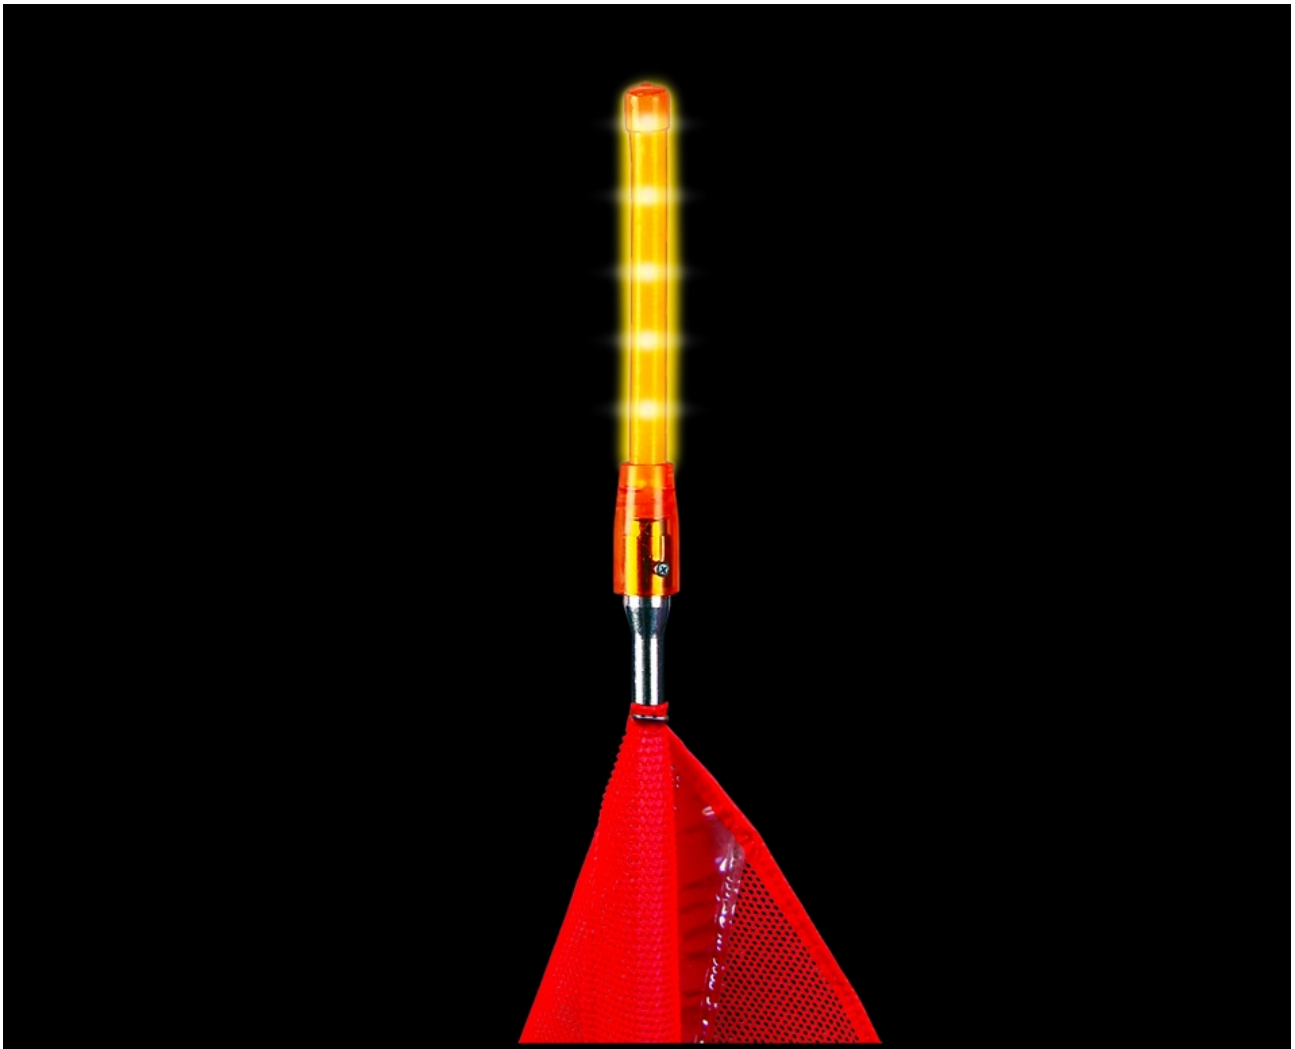

# Glo-Worm® LED Lights for Heavy Duty Lighted Whips

## Product Images

## Short Description

- 12-Volt lights are 6 inches tall

- Easy to connect to whip
- Works with HEAVY DUTY WHIPS® Lighted Warning Whip

## Description

---

GLO-WORM® LED LIGHTS are easy to connect and available in five different colors: Amber, Green, Red, Blue, and White. All of these lights work with HEAVY DUTY ALL-PURPOSE WARNING WHIP W/ PIGTAIL. Includes yellow heat shrink tubing.