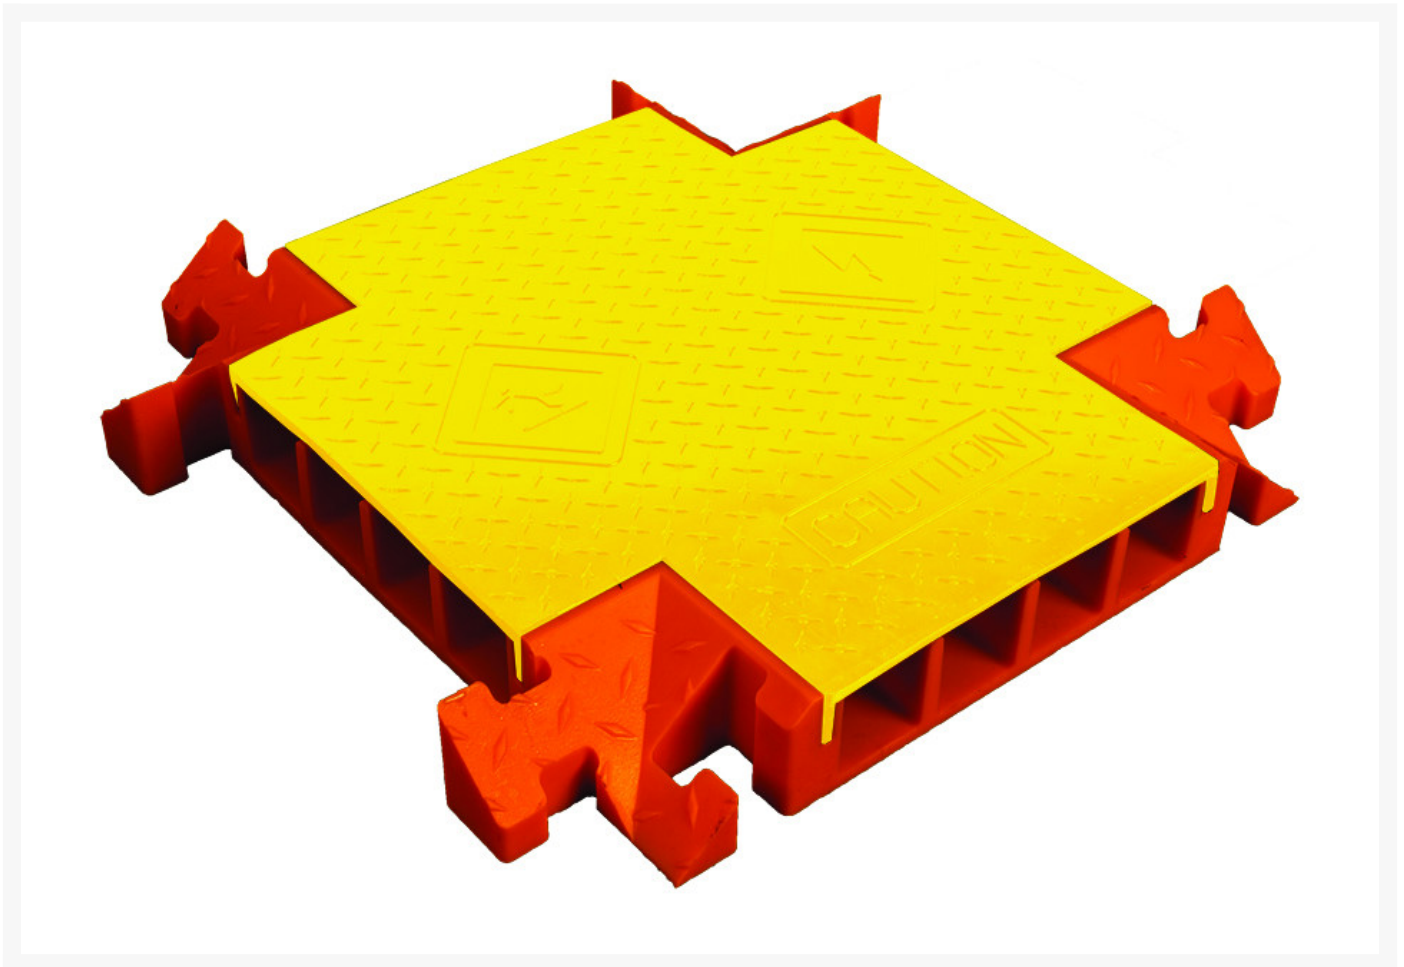

## 4-Way Cross Section, 4-Channel Linebacker® Cable Protector for 3" Lines - CPR4X300-Y/O

### Short Description

---

- Creates 90 Degree 4-Way Cross
- Protects Cables and Hoses Up to 3.0" Outside Dia.
- Designed for Manufacturing Facilities
- Patented T-Connectors to Extend to Any Length
- Thick Lid and Base Allow for Crossing in High Volume Traffic Areas

## Description

---

Use the 4-Channel General Manufacturing Linebacker® 4-Way Cross with Linebacker® 4-CHANNEL GENERAL MANUFACTURING CABLE PROTECTOR with hinged lid. Protects valuable electrical cables and hose lines up to 3" high and 3" wide from damage while providing a safe crossing in high volume traffic areas. Modular interlocking design is ideal for use in industrial manufacturing facilities and heavy equipment areas.

## Specifications

---

Model No	CPCR4X300-Y/O
UPC	812542022217
Color	Yellow Lid / Orange Base
Quantity Included	1
Load Capacity Per Axle	20200 lbs
Load Capacity Per Tire	10100
Length (Inches)	25.5
Width (Inches)	24
Height (Inches)	4
Max Cable Outside Diameter (Inches)	3
Number of Channels	4-Channels
Connector Type	T-Connector Connector
Channel Width	3