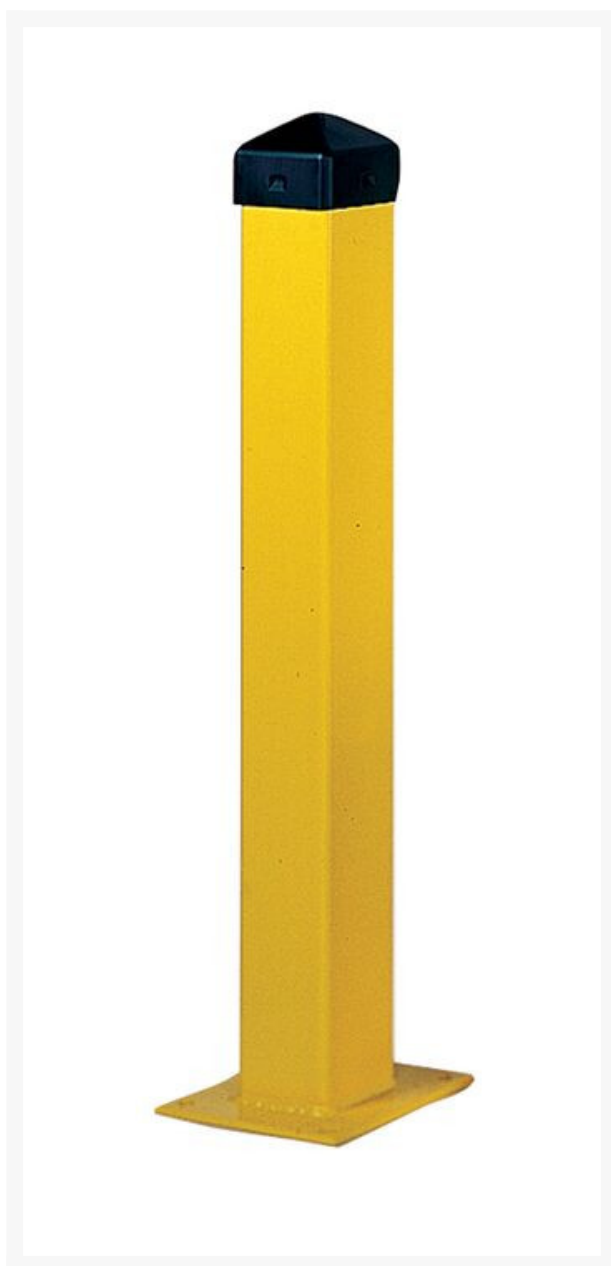

5" x 24", 1/4" Steel Square Bollard Post, Yellow - 1752

Product Images

Short Description

EAGLE

Justrite Safety Group

- Provide protection by creating barriers
- Separate traffic areas from your machinery or vehicles
- Guard is made of 1/4 in. (.63 cm.) thick Schedule 40 steel
- Mounted on 3/8 in. (.95 cm.) steel plates with pre-drilled holes

Description

Eagle 5" square steel bollard post (24" high) to add protection to a facility and prevent damage. Steel posts feature a durable baked-on powder coat finish in safety yellow to provide high visibility. Each post is constructed of 1/4" thick (schedule 40) steel mounted on 3/8" steel plates, pre-drilled for easy installation. The black High Density Polyethylene (HDPE) post caps are included and can be removed to fill posts with concrete for extra protection. (Anchor hardware not included).

Specifications

Model No	1752
Color	Yellow
Brand	Eagle
UPC	48441000975
Material Specifications	Steel
Dimensions, Exterior	10D x 24H
Pallet Quantity	25
Net Weight, lbs	35
Net Weight, kgs	15.88
Plate Size	10" x 10" x .38"
Plate Size Metric	25.4 x 25.4 x 1 cm