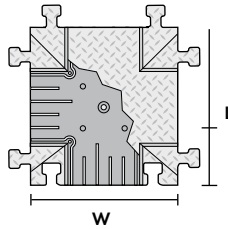

Bumble Bee 5-Channel Cable Protectors provide a safer crossing in high volume traffic areas while protecting valuable electrical cables and hose lines from damage. Made from all-weather urethane construction, Bumble Bee cable protectors feature a diamond plate tread surface for maximum traction. Ideal for use in light entertainment and utility application.

- Protects cables and hoses up to 1.25 in outside dia.
- Available with either patented T-connectors or Dog Bone connectors to extend to any desired length
- Reinforced hinged lid for easy cable placement
- Modular interlocking design
- Available with black lid, yellow base 

45° "Y" Connector
(T-Connectors)

90° 4-Way Cross
(T-Connectors)

End Caps (Pair Only)
(T-Connectors)

Load Capacity
Max load tested at 70°F (21 °C)

6,000 lb/Tire (2,722 kg)
12,000 lb/Axle (5,444 kg)

NOTE: Bumble Bee Cable Protectors with Dog Bone Connectors (model BB5-125-D) use the same accessories as the Yellow Jacket 5-Channel Cable Protector (model YJ5-125). See additional accessories available online.

Model	Description	Length	Width	Height	Channel Width	Maximum OD	Weight	Prop 65
BB5-125-T-B/Y	5 Channel with T-Connector	36 in (91.4 cm)	17.5 in (44.5 cm)	2.0 in (5.1 cm)	1.25 in (3.18 cm)	1.25 in (3.18 cm)	21.0 lb (9.53 kg)	
BB5-125-D-B/Y	5 Channel with Dog Bone Conn.	36 in (91.4 cm)	19.75 in (50.2 cm)	2.0 in (5.1 cm)	1.25 in (3.18 cm)	1.25 in (3.18 cm)	21.0 lb (9.53 kg)	
BB5Y-125-T-B/Y	45° "Y" Connector	19.5 in (49.53 cm)	18.0 in (45.7 cm)	2.0 in (5.1 cm)	1.25 in (3.18 cm)	1.25 in (3.18 cm)	12.0 lb (5.44 kg)	
BB5X-125-T-B/Y	90° 4-WAY Cross	17.5 in (44.45 cm)	18.0 in (45.7 cm)	2.0 in (5.1 cm)	1.25 in (3.18 cm)	1.25 in (3.18 cm)	12.0 lb (5.44 kg)	
BB5EB-125-T-Y	End Caps (Pair Only)	4.8 in (12.19 cm)	18.0 in (45.7 cm)	2.0 in (5.1 cm)	1.25 in (3.18 cm)	1.25 in (3.18 cm)	7.0 lb (3.18 kg)	