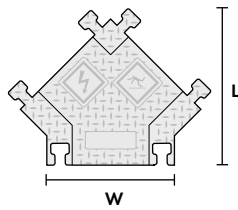

Bumble Bee 5-Channel Cable Protectors provide a safer crossing in high volume traffic areas while protecting valuable electrical cables and hose lines from damage. Made from all-weather urethane construction, Bumble Bee cable protectors feature a diamond plate tread surface for maximum traction. Ideal for use in light entertainment and utility application.

- Protects cables and hoses up to 1.25 in outside dia.
- Available with either patented T-connectors or Dog Bone connectors to extend to any desired length
- Reinforced hinged lid for easy cable placement
- Modular interlocking design
- Available with black lid, yellow base 

45° "Y" Connector
(T-Connectors)

90° 4-Way Cross
(T-Connectors)

End Caps (Pair Only)
(T-Connectors)

Load Capacity
Max load tested at 70°F (21 °C)

6,000 lb/Tire (2,722 kg)
12,000 lb/Axle (5,444 kg)

NOTE: Bumble Bee Cable Protectors with Dog Bone Connectors (model BB5-125-D) use the same accessories as the Yellow Jacket 5-Channel Cable Protector (model YJ5-125). See additional accessories available online.

Model	Description	Length	Width	Height	Channel Width	Maximum OD	Weight	Prop 65
BB5-125-T-B/Y	5 Channel with T-Connector	36 in (91.4 cm)	17.5 in (44.5 cm)	2.0 in (5.1 cm)	1.25 in (3.18 cm)	1.25 in (3.18 cm)	21.0 lb (9.53 kg)	
BB5-125-D-B/Y	5 Channel with Dog Bone Conn.	36 in (91.4 cm)	19.75 in (50.2 cm)	2.0 in (5.1 cm)	1.25 in (3.18 cm)	1.25 in (3.18 cm)	21.0 lb (9.53 kg)	
BB5Y-125-T-B/Y	45° "Y" Connector	19.5 in (49.53 cm)	18.0 in (45.7 cm)	2.0 in (5.1 cm)	1.25 in (3.18 cm)	1.25 in (3.18 cm)	12.0 lb (5.44 kg)	
BB5X-125-T-B/Y	90° 4-WAY Cross	17.5 in (44.45 cm)	18.0 in (45.7 cm)	2.0 in (5.1 cm)	1.25 in (3.18 cm)	1.25 in (3.18 cm)	12.0 lb (5.44 kg)	
BB5EB-125-T-Y	End Caps (Pair Only)	4.8 in (12.19 cm)	18.0 in (45.7 cm)	2.0 in (5.1 cm)	1.25 in (3.18 cm)	1.25 in (3.18 cm)	7.0 lb (3.18 kg)	