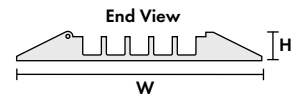

- Protects cables and hoses up to 1.25 in outside dia.
- Available with either patented T-connectors or Dog Bone connectors to extend to any desired length
- Reinforced hinged lid for easy cable placement
- Modular interlocking design
- Available with black lid, yellow base 

45° "Y" Connector
(T-Connectors)

90° 4-Way Cross
(T-Connectors)

End Caps (Pair Only)
(T-Connectors)

Load Capacity
Max load tested at 70°F (21 °C)

6,000 lb/Tire (2,722 kg)
12,000 lb/Axle (5,444 kg)

NOTE: Bumble Bee Cable Protectors with Dog Bone Connectors (model BB5-125-D) use the same accessories as the Yellow Jacket 5-Channel Cable Protector (model YJ5-125). See additional accessories available online.

Model	Description	Length	Width	Height	Channel Width	Maximum OD	Weight	Prop 65
BB5-125-T-B/Y	5 Channel with T-Connector	36 in (91.4 cm)	17.5 in (44.5 cm)	2.0 in (5.1 cm)	1.25 in (3.18 cm)	1.25 in (3.18 cm)	21.0 lb (9.53 kg)	
BB5-125-D-B/Y	5 Channel with Dog Bone Conn.	36 in (91.4 cm)	19.75 in (50.2 cm)	2.0 in (5.1 cm)	1.25 in (3.18 cm)	1.25 in (3.18 cm)	21.0 lb (9.53 kg)	
BB5Y-125-T-B/Y	45° "Y" Connector	19.5 in (49.53 cm)	18.0 in (45.7 cm)	2.0 in (5.1 cm)	1.25 in (3.18 cm)	1.25 in (3.18 cm)	12.0 lb (5.44 kg)	
BB5X-125-T-B/Y	90° 4-WAY Cross	17.5 in (44.45 cm)	18.0 in (45.7 cm)	2.0 in (5.1 cm)	1.25 in (3.18 cm)	1.25 in (3.18 cm)	12.0 lb (5.44 kg)	
BB5EB-125-T-Y	End Caps (Pair Only)	4.8 in (12.19 cm)	18.0 in (45.7 cm)	2.0 in (5.1 cm)	1.25 in (3.18 cm)	1.25 in (3.18 cm)	7.0 lb (3.18 kg)	