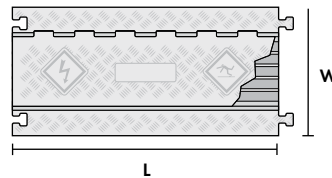

Bumble Bee 5-Channel Cable Protectors provide a safer crossing in high volume traffic areas while protecting valuable electrical cables and hose lines from damage. Made from all-weather urethane construction, Bumble Bee cable protectors feature a diamond plate tread surface for maximum traction. Ideal for use in light entertainment and utility application.

- Protects cables and hoses up to 1.25 in outside dia.
- Available with either patented T-connectors or Dog Bone connectors to extend to any desired length
- Reinforced hinged lid for easy cable placement
- Modular interlocking design
- Available with black lid, yellow base 

45° "Y" Connector
(T-Connectors)

90° 4-Way Cross
(T-Connectors)

End Caps (Pair Only)
(T-Connectors)

Load Capacity
Max load tested at 70°F (21 °C)

6,000 lb/Tire (2,722 kg)
12,000 lb/Axle (5,444 kg)

NOTE: Bumble Bee Cable Protectors with Dog Bone Connectors (model BB5-125-D) use the same accessories as the Yellow Jacket 5-Channel Cable Protector (model YJ5-125). See additional accessories available online.

Model	Description	Length	Width	Height	Channel Width	Maximum OD	Weight	Prop 65
BB5-125-T-B/Y	5 Channel with T-Connector	36 in (91.4 cm)	17.5 in (44.5 cm)	2.0 in (5.1 cm)	1.25 in (3.18 cm)	1.25 in (3.18 cm)	21.0 lb (9.53 kg)	
BB5-125-D-B/Y	5 Channel with Dog Bone Conn.	36 in (91.4 cm)	19.75 in (50.2 cm)	2.0 in (5.1 cm)	1.25 in (3.18 cm)	1.25 in (3.18 cm)	21.0 lb (9.53 kg)	
BB5Y-125-T-B/Y	45° "Y" Connector	19.5 in (49.53 cm)	18.0 in (45.7 cm)	2.0 in (5.1 cm)	1.25 in (3.18 cm)	1.25 in (3.18 cm)	12.0 lb (5.44 kg)	
BB5X-125-T-B/Y	90° 4-WAY Cross	17.5 in (44.45 cm)	18.0 in (45.7 cm)	2.0 in (5.1 cm)	1.25 in (3.18 cm)	1.25 in (3.18 cm)	12.0 lb (5.44 kg)	
BB5EB-125-T-Y	End Caps (Pair Only)	4.8 in (12.19 cm)	18.0 in (45.7 cm)	2.0 in (5.1 cm)	1.25 in (3.18 cm)	1.25 in (3.18 cm)	7.0 lb (3.18 kg)	