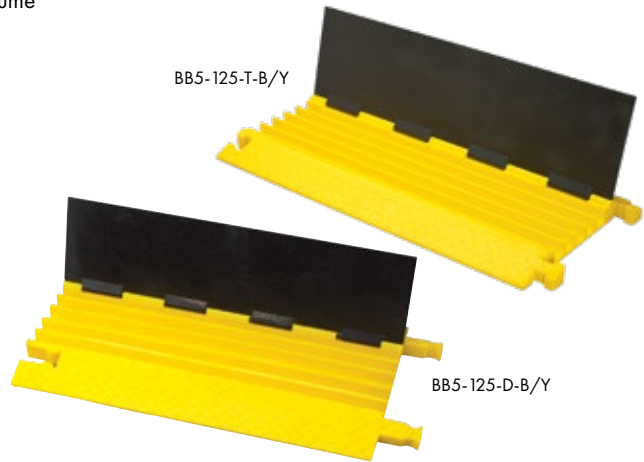

Bumble Bee® Series Cable Protectors

- Quick, lightweight solution for high traffic areas
- Available with T-connectors or Dog Bone connectors
- Ideal for light industrial applications, entertainment venues, and general purpose

Bumble Bee 5-Channel Cable Protectors provide a safer crossing in high volume traffic areas while protecting valuable electrical cables and hose lines from damage. Made from all-weather urethane construction, Bumble Bee cable protectors feature a diamond plate tread surface for maximum traction. Ideal for use in light entertainment and utility application.

- Protects cables and hoses up to 1.25 in outside dia.
- Available with either patented T-connectors or Dog Bone connectors to extend to any desired length
- Reinforced hinged lid for easy cable placement
- Modular interlocking design
- Available with black lid, yellow base 

45° "Y" Connector
(T-Connectors)

90° 4-Way Cross
(T-Connectors)

End Caps (Pair Only)
(T-Connectors)

Load Capacity
Max load tested at 70°F (21 °C)

6,000 lb/Tire (2,722 kg)
12,000 lb/Axle (5,444 kg)

NOTE: Bumble Bee Cable Protectors with Dog Bone Connectors (model BB5-125-D) use the same accessories as the Yellow Jacket 5-Channel Cable Protector (model YJ5-125). See additional accessories available online.