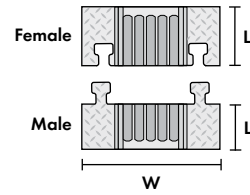

Bumble Bee 5-Channel Cable Protectors provide a safer crossing in high volume traffic areas while protecting valuable electrical cables and hose lines from damage. Made from all-weather urethane construction, Bumble Bee cable protectors feature a diamond plate tread surface for maximum traction. Ideal for use in light entertainment and utility application.

- Protects cables and hoses up to 1.25 in outside dia.
- Available with either patented T-connectors or Dog Bone connectors to extend to any desired length
- Reinforced hinged lid for easy cable placement
- Modular interlocking design
- Available with black lid, yellow base 

45° "Y" Connector
(T-Connectors)

90° 4-Way Cross
(T-Connectors)

End Caps (Pair Only)
(T-Connectors)

Load Capacity
Max load tested at 70°F (21 °C)

6,000 lb/Tire (2,722 kg)
12,000 lb/Axle (5,444 kg)

NOTE: Bumble Bee Cable Protectors with Dog Bone Connectors (model BB5-125-D) use the same accessories as the Yellow Jacket 5-Channel Cable Protector (model YJ5-125). See additional accessories available online.

Model	Description	Length	Width	Height	Channel Width	Maximum OD	Weight	Prop 65
BB5-125-T-B/Y	5 Channel with T-Connector	36 in (91.4 cm)	17.5 in (44.5 cm)	2.0 in (5.1 cm)	1.25 in (3.18 cm)	1.25 in (3.18 cm)	21.0 lb (9.53 kg)	
BB5-125-D-B/Y	5 Channel with Dog Bone Conn.	36 in (91.4 cm)	19.75 in (50.2 cm)	2.0 in (5.1 cm)	1.25 in (3.18 cm)	1.25 in (3.18 cm)	21.0 lb (9.53 kg)	
BB5Y-125-T-B/Y	45° "Y" Connector	19.5 in (49.53 cm)	18.0 in (45.7 cm)	2.0 in (5.1 cm)	1.25 in (3.18 cm)	1.25 in (3.18 cm)	12.0 lb (5.44 kg)	
BB5X-125-T-B/Y	90° 4-WAY Cross	17.5 in (44.45 cm)	18.0 in (45.7 cm)	2.0 in (5.1 cm)	1.25 in (3.18 cm)	1.25 in (3.18 cm)	12.0 lb (5.44 kg)	
BB5EB-125-T-Y	End Caps (Pair Only)	4.8 in (12.19 cm)	18.0 in (45.7 cm)	2.0 in (5.1 cm)	1.25 in (3.18 cm)	1.25 in (3.18 cm)	7.0 lb (3.18 kg)	